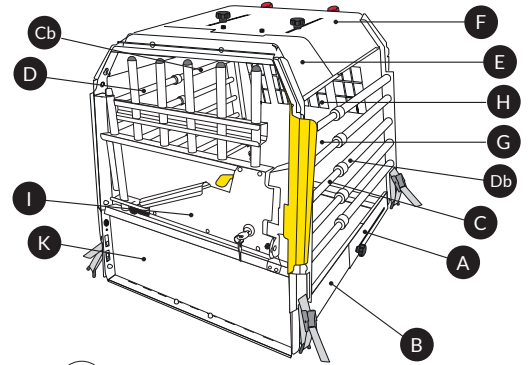

00367 00368	1X
Product no	No of items

00367 00368	1X
Product no	No of items

00367 00368	1X
Product no	No of items

00367 00368	1X
Product no	No of items

00367 00368	1X
Product no	No of items

00367 00368	1X
Product no	No of items

00367 00368	1X
Product no	No of items

00367 00368	1X
Product no	No of items

00367 00368	1X
Product no	No of items

00367 00368	1X
Product no	No of items

00367 00368	1X
Product no	No of items

00367 00368	1X
Product no	No of items

ASSEMBLY KIT IS DIMENSIONED FOR THE LARGEST CAGE, FOR SMALLER CAGES YOU HAVE MORE PARTS THAN YOU NEED

M-460641D 5X rubber	M-SM6X14IA 18X	M-SM6X12 4X	M-460641AQ 2X red	ALLEN KEY 4 1X	M-460641AY 10X rubber end caps	M-460641BA 10X plastic end caps
M-R3015M5S 4X	M-B13265SLD 4X Ø13mm plastic	M-VBM5X16 4X	M-10240 4X