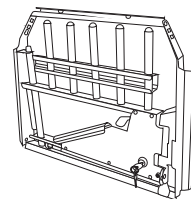

00367 00368	1X
Product no	No of items

E Roof Front

00367 00368	1X
Product no	No of items

F Roof Rear

00367 00368	1X
Product no	No of items

L Lower Panel Front

00367 00368	1X
Product no	No of items

G Lower Panel Rear

00367 00368	1X
Product no	No of items

H Escape Hatch

00367 00368	1X
Product no	No of items

I Door Section

00367 00368	1X
Product no	No of items

ASSEMBLY KIT IS DIMENSIONED FOR THE LARGEST CAGE, FOR SMALLER CAGES YOU HAVE MORE PARTS THAN YOU NEED