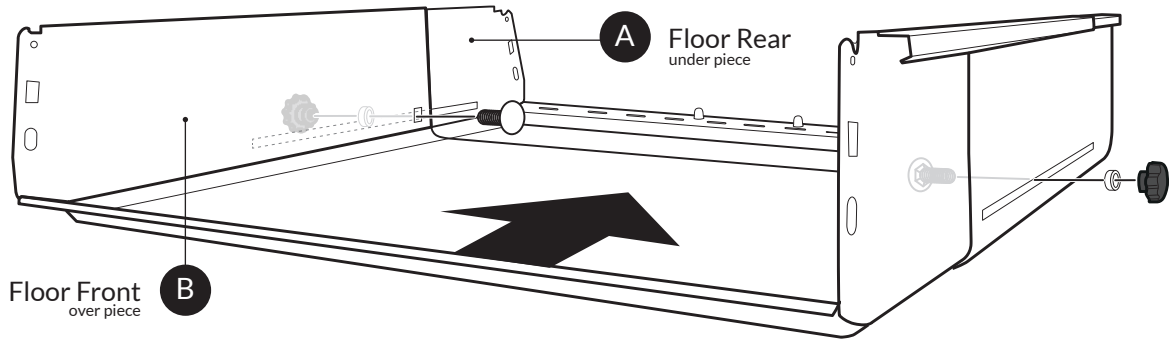

M-R3015M5S 2X 	M-B13265SLD 2X Ø13mm plastic 	M-VBM5X16 2X