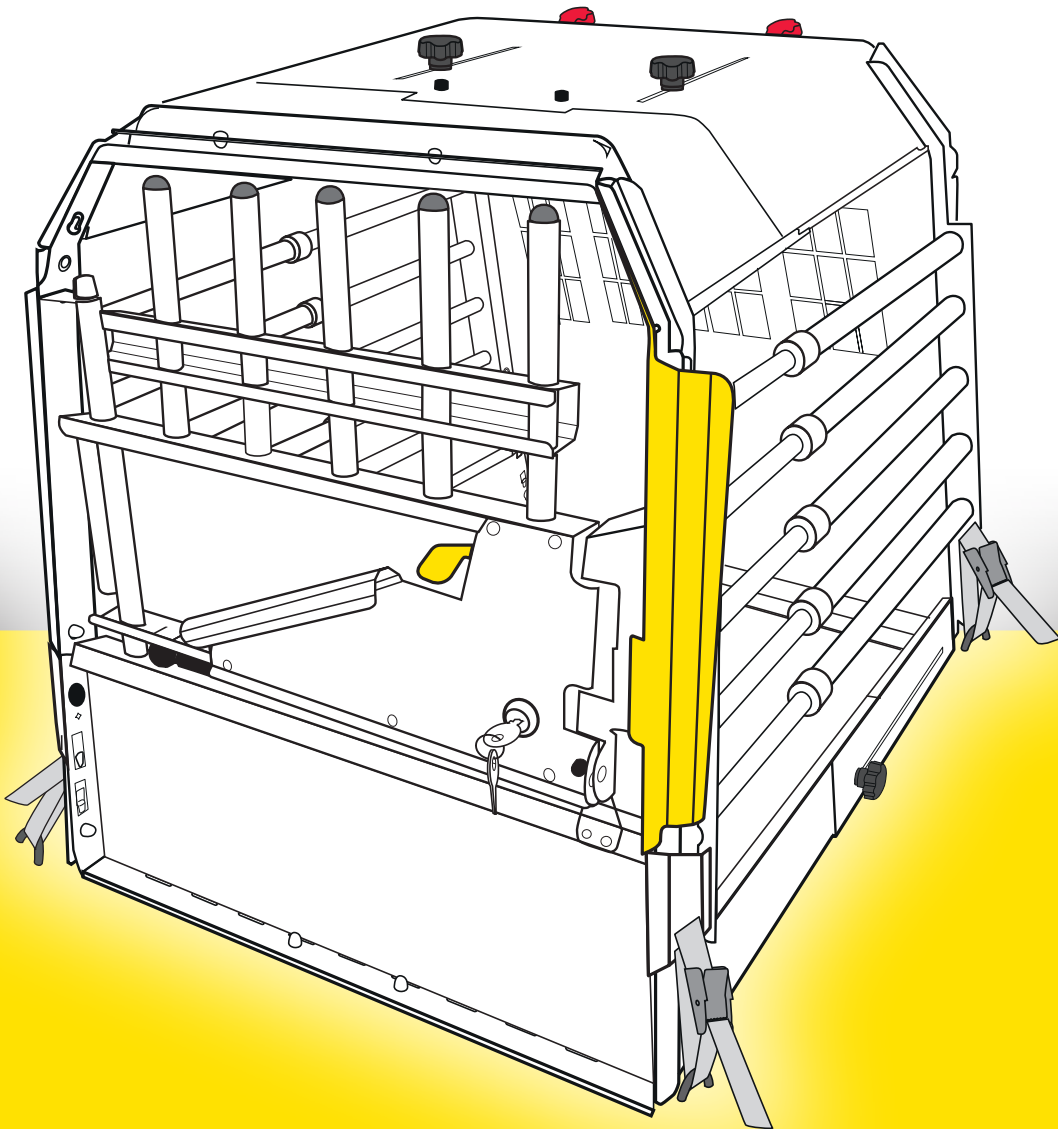

mimSAFE

www.mimsafe.se

ASSEMBLY INSTRUCTIONS

VARIOCAGE

compact single

A Floor Rear

00367 00368	1X
Product no	No of items

B Floor Front